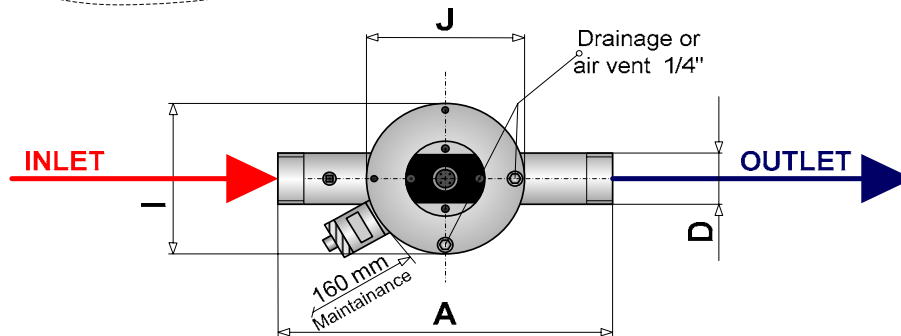

Dimension sheet - irradiation chamber

Single lamp systems - COMPACT T

Screw connection PN 16 DIN 2999

All dimensions in mm

Do not change in- and outlet direction

Not draw to scale

Type of installation	A	B	C	D	E	F	G	H	I	J
1 AF200 T	265	67	964	R 6/4"	1.084	1.128	1.070	1.084	129	129