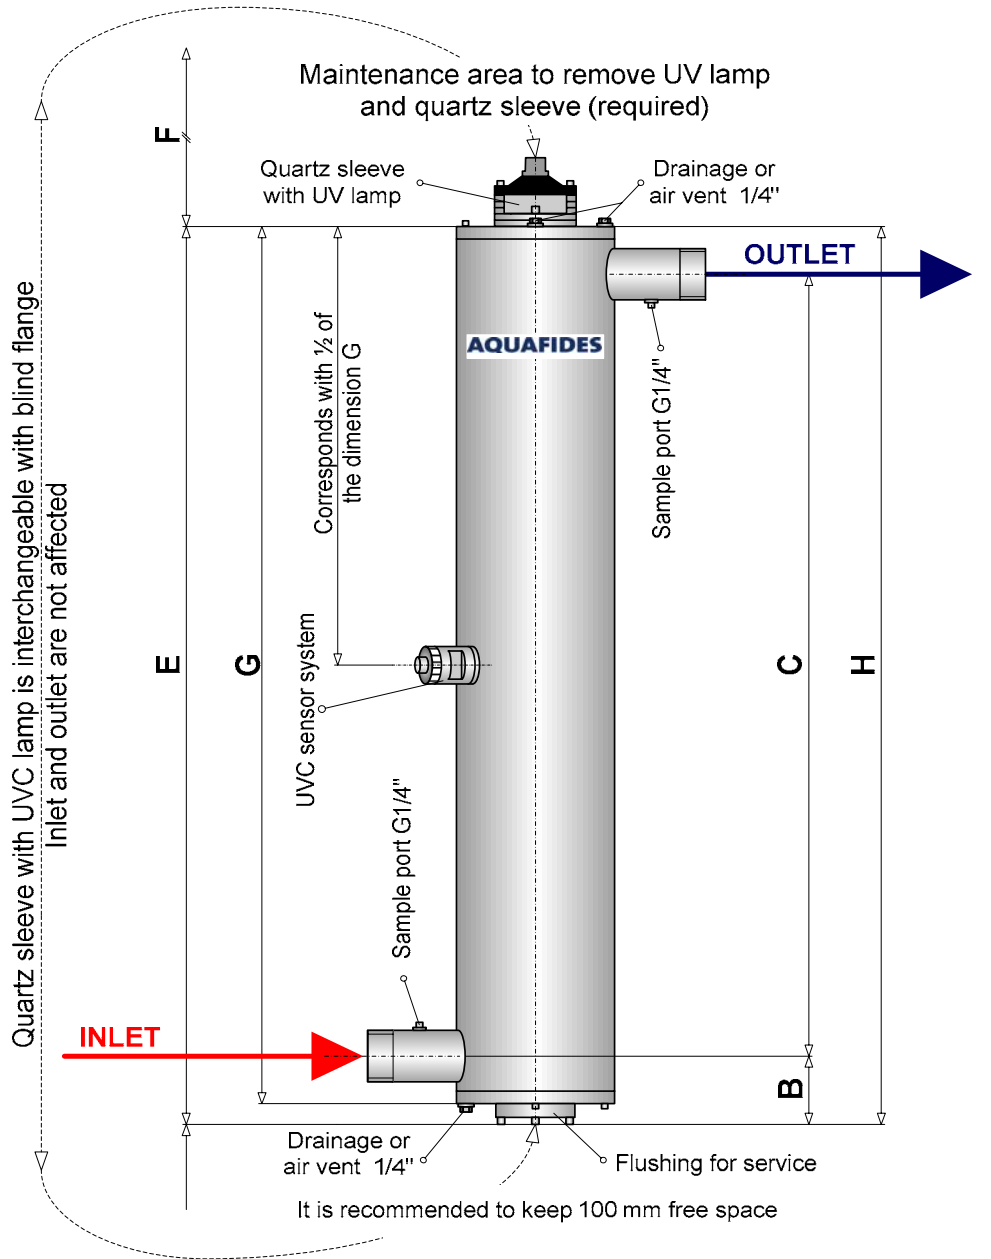

Dimension sheet - irradiation chamber

Single lamp systems - COMPACT T

Screw connection PN 16 DIN 2999

All dimensions in mm

Do not change in- and outlet direction

Not draw to scale

Type of installation	A	B	C	D	E	F	G	H	I	J
1 AF200 T	265	67	964	R 6/4"	1.084	1.128	1.070	1.084	129	129