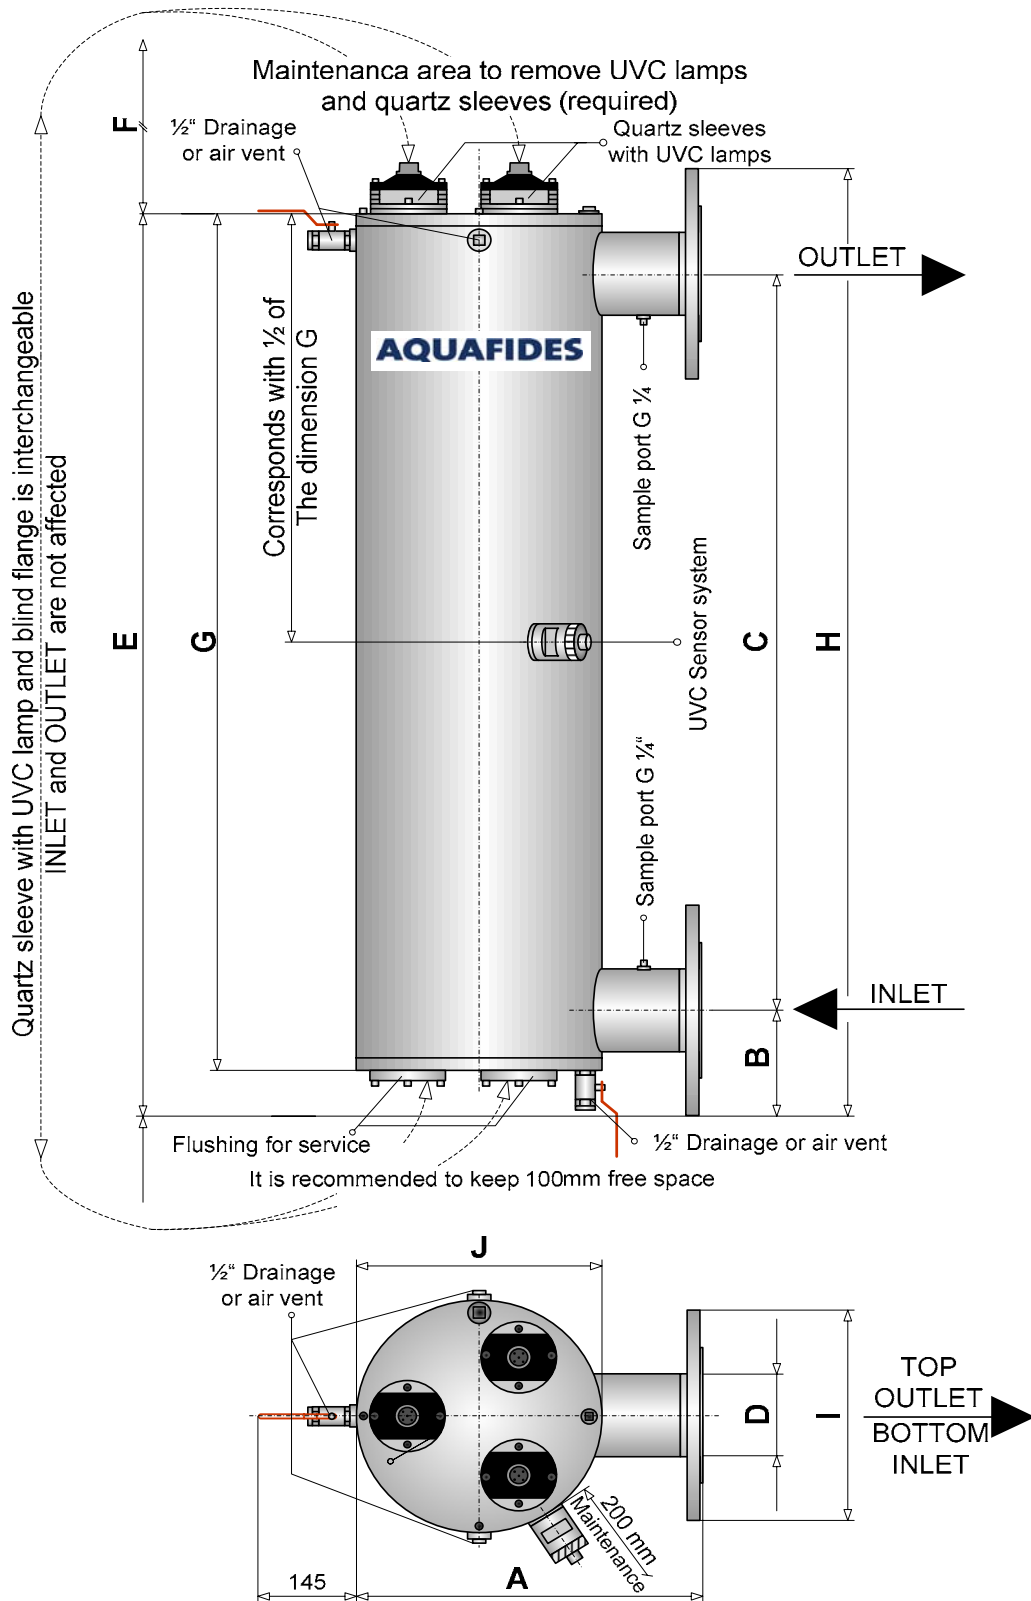

#### Dimension sheet - irradiation chamber

#### Multi lamp system - Compact T

Treat connection (compressed sheet) PN 10 according to DIN 2642

Do not change in- and outlet direction

All dimensions in mm

Not draw to scale

Type of installation	A	B	C	D	E	F	G	H	I	J
4 AF300 T	432	143	918	DN 150	1.170	1.195	1.134	1.203	285	324